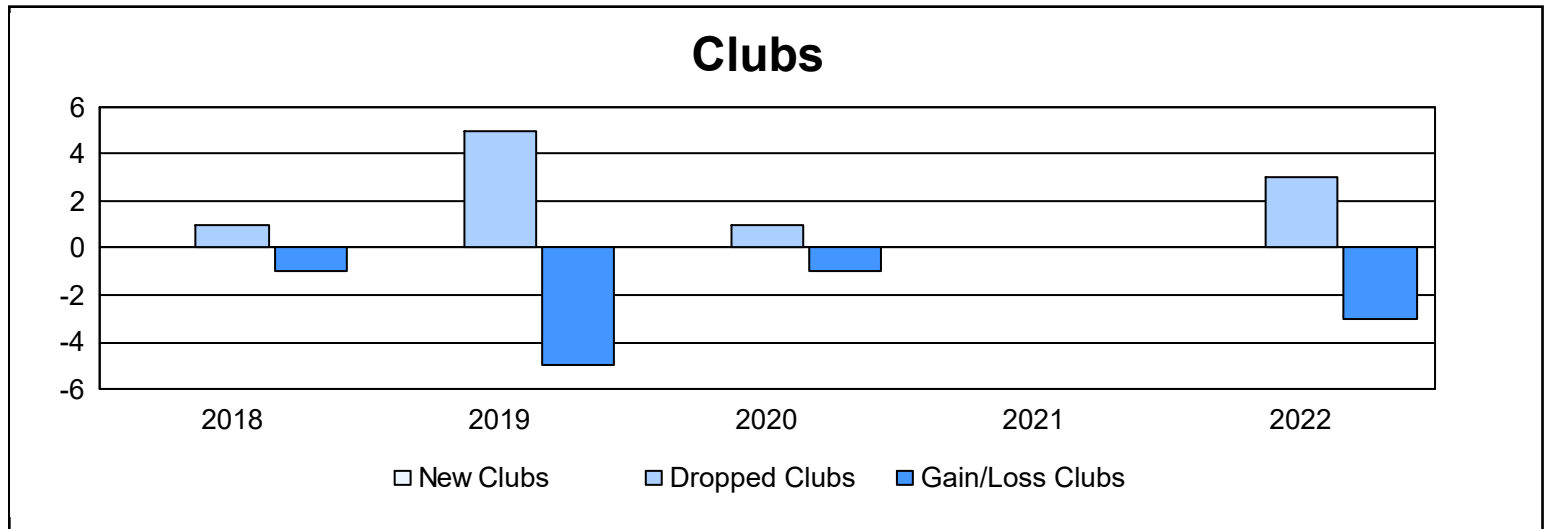

Year	New Clubs	Dropped Clubs	Gain/ Loss Clubs	New Members	Charter Members	Reinstate Members	Transfer Members	Total Member Added	Total Members Dropped	Gain/ Loss Members
2017-2018	0	1	-1	60	0	1	4	65	127	-62
2018-2019	0	5	-5	48	1	2	17	68	192	-124
2019-2020	0	1	-1	42	0	1	4	47	113	-66
2020-2021	0	0	0	29	0	4	1	34	111	-77
2021-2022	0	3	-3	79	1	3	21	104	101	3
<b>Average</b>	<b>0</b>	<b>2</b>	<b>-2</b>	<b>52</b>	<b>0</b>	<b>2</b>	<b>9</b>	<b>64</b>	<b>129</b>	<b>-65</b>

### Membership Composition June 2022 Cumulative