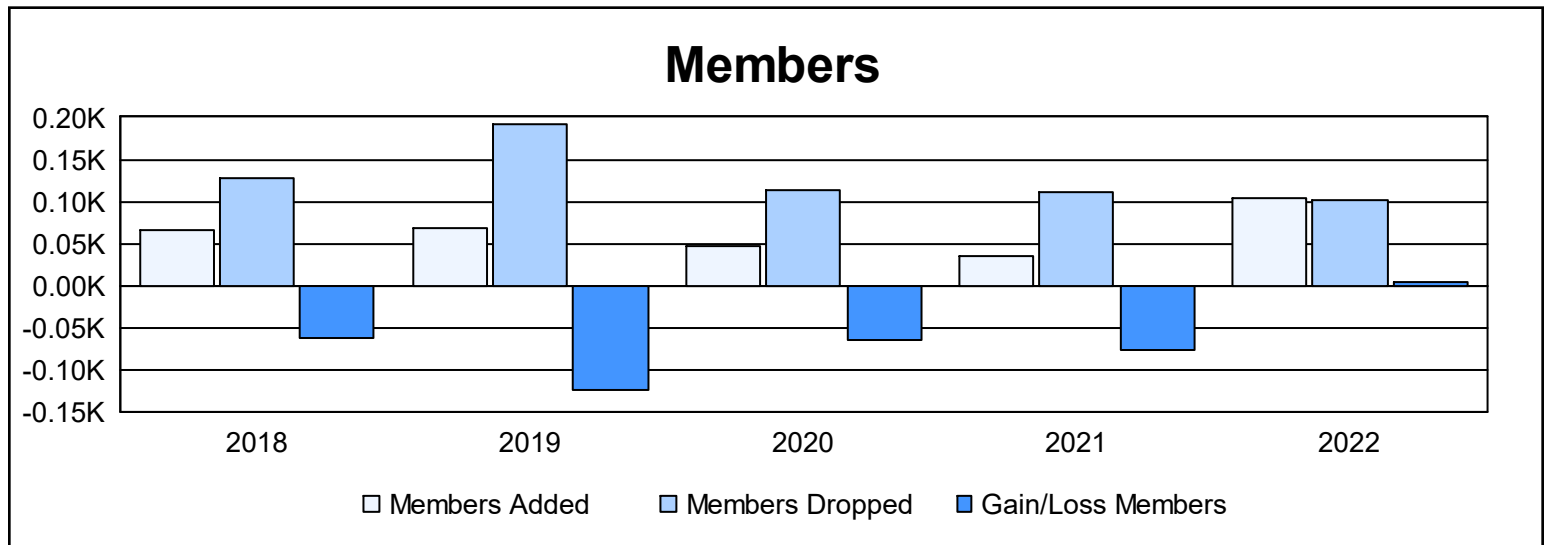

Year	New Clubs	Dropped Clubs	Gain/ Loss Clubs	New Members	Charter Members	Reinstate Members	Transfer Members	Total Member Added	Total Members Dropped	Gain/ Loss Members
2017-2018	0	1	-1	60	0	1	4	65	127	-62
2018-2019	0	5	-5	48	1	2	17	68	192	-124
2019-2020	0	1	-1	42	0	1	4	47	113	-66
2020-2021	0	0	0	29	0	4	1	34	111	-77
2021-2022	0	3	-3	79	1	3	21	104	101	3
<b>Average</b>	<b>0</b>	<b>2</b>	<b>-2</b>	<b>52</b>	<b>0</b>	<b>2</b>	<b>9</b>	<b>64</b>	<b>129</b>	<b>-65</b>

### Membership Composition June 2022 Cumulative